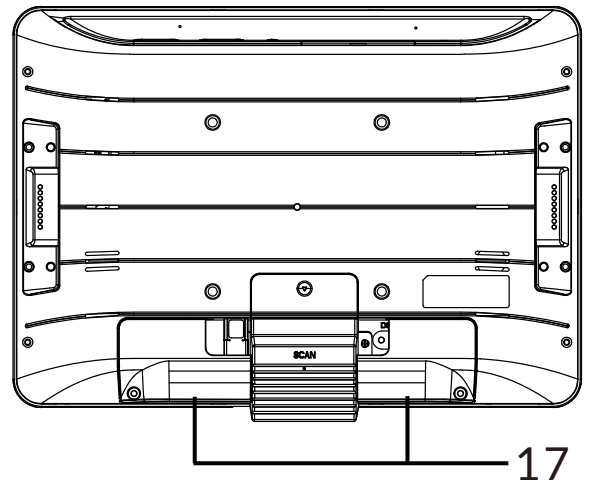

## Bottom-(without I/O port covers)

- |           |                            |   |
|-----------|----------------------------|---|
| <b>1</b>  | <b>Front Camera</b>        |   |
| <b>2</b>  | <b>SD Slot with Cover</b>  | support external SD card                      |
| <b>3</b>  | <b>LED Indicator</b>       |   |
| <b>4</b>  | <b>Back button</b>         | return to the previous page                   |
| <b>5</b>  | <b>Up / Down Buttons</b>   | navigate up/down to select an item adjust the |
| <b>6</b>  | <b>Vol+ / Vol- Buttons</b> | system volume                                 |
| <b>7</b>  | <b>Power Switch</b>        | by default, power switch is in ON position    |
| <b>8</b>  | <b>DC-In Jack</b>          | powered by 12V/2A DC input                    |
| <b>9</b>  | <b>Barcode Scanner</b>     | 2D barcode scanner to scan barcode            |
| <b>10</b> | <b>Ethernet Port</b>       | RJ45 connector supporting Ethernet connection |
| <b>11</b> | <b>USB Host Port</b>       | support USB 2.0 Host type A                   |
| <b>12</b> | <b>Micro-USB OTG Port</b>  | USB 2.0, Micro-USB type B, OTG                |

## Rear-

(without I/O port covers)

(with I/O port covers)

left-

Right-

**13 Expansion Slot**

**14 Speakers**

**15 VESA Mount Holes**