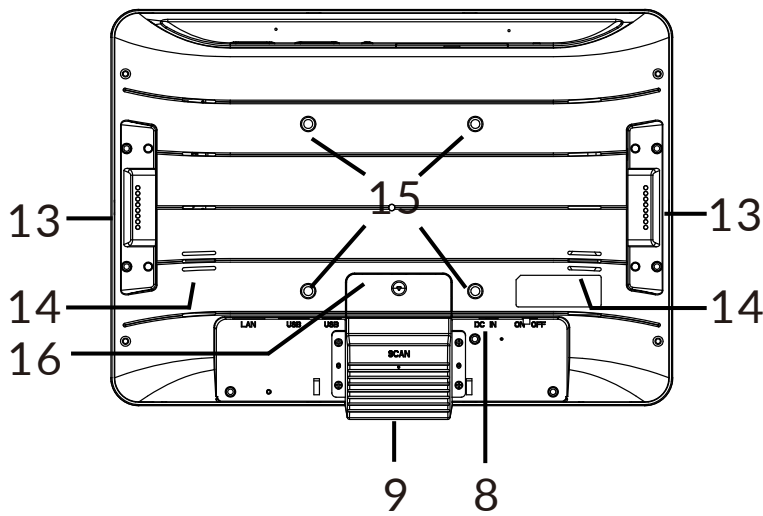

Rear-

(without I/O port covers)