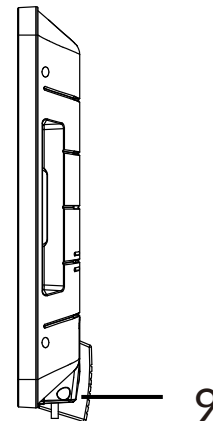

## Bottom-(without I/O port covers)

- |           |                            |   |
|-----------|----------------------------|---|
| <b>1</b>  | <b>Front Camera</b>        |   |
| <b>2</b>  | <b>SD Slot with Cover</b>  | support external SD card                      |
| <b>3</b>  | <b>LED Indicator</b>       |   |
| <b>4</b>  | <b>Back button</b>         | return to the previous page                   |
| <b>5</b>  | <b>Up / Down Buttons</b>   | navigate up/down to select an item adjust the |
| <b>6</b>  | <b>Vol+ / Vol- Buttons</b> | system volume                                 |
| <b>7</b>  | <b>Power Switch</b>        | by default, power switch is in ON position    |
| <b>8</b>  | <b>DC-In Jack</b>          | powered by 12V/2A DC input                    |
| <b>9</b>  | <b>Barcode Scanner</b>     | 2D barcode scanner to scan barcode            |
| <b>10</b> | <b>Ethernet Port</b>       | RJ45 connector supporting Ethernet connection |
| <b>11</b> | <b>USB Host Port</b>       | support USB 2.0 Host type A                   |
| <b>12</b> | <b>Micro-USB OTG Port</b>  | USB 2.0, Micro-USB type B, OTG                |

## Rear-

(without I/O port covers)

(with I/O port covers)

left-

Right-

**13 Expansion Slot**

**14 Speakers**

**15 VESA Mount Holes**

**16 Control I/O Port Cover**

**17 I/O Port Covers**

**18 Headset and Mic**

install optional add-on modules

dual audio output

mount device with VESA wall mount kit

cover for GPIO and RS-232 ports

cover for frequently used I/O ports