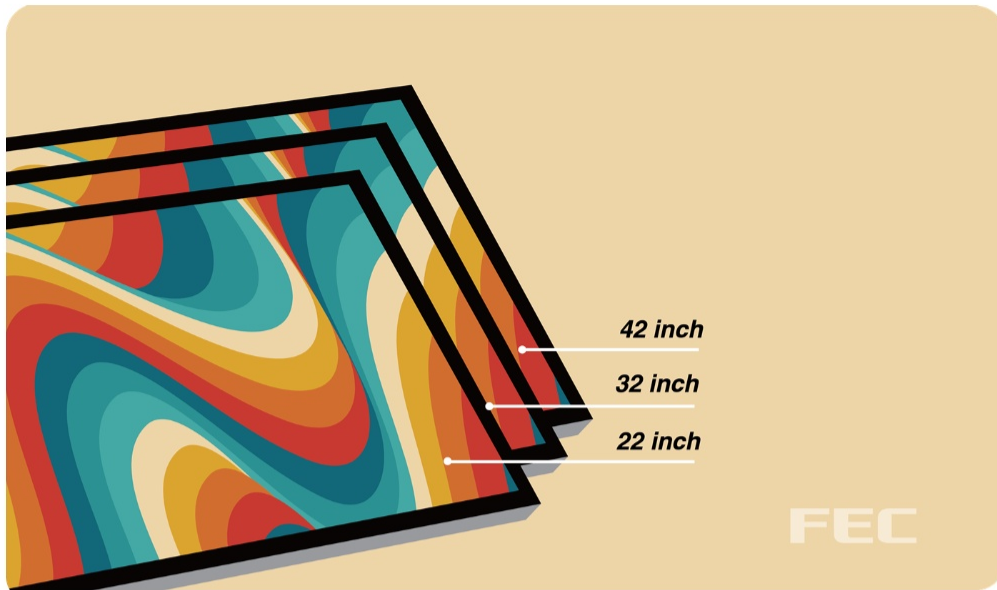

01/ Slim Border Enhances

Overall Aesthetics!